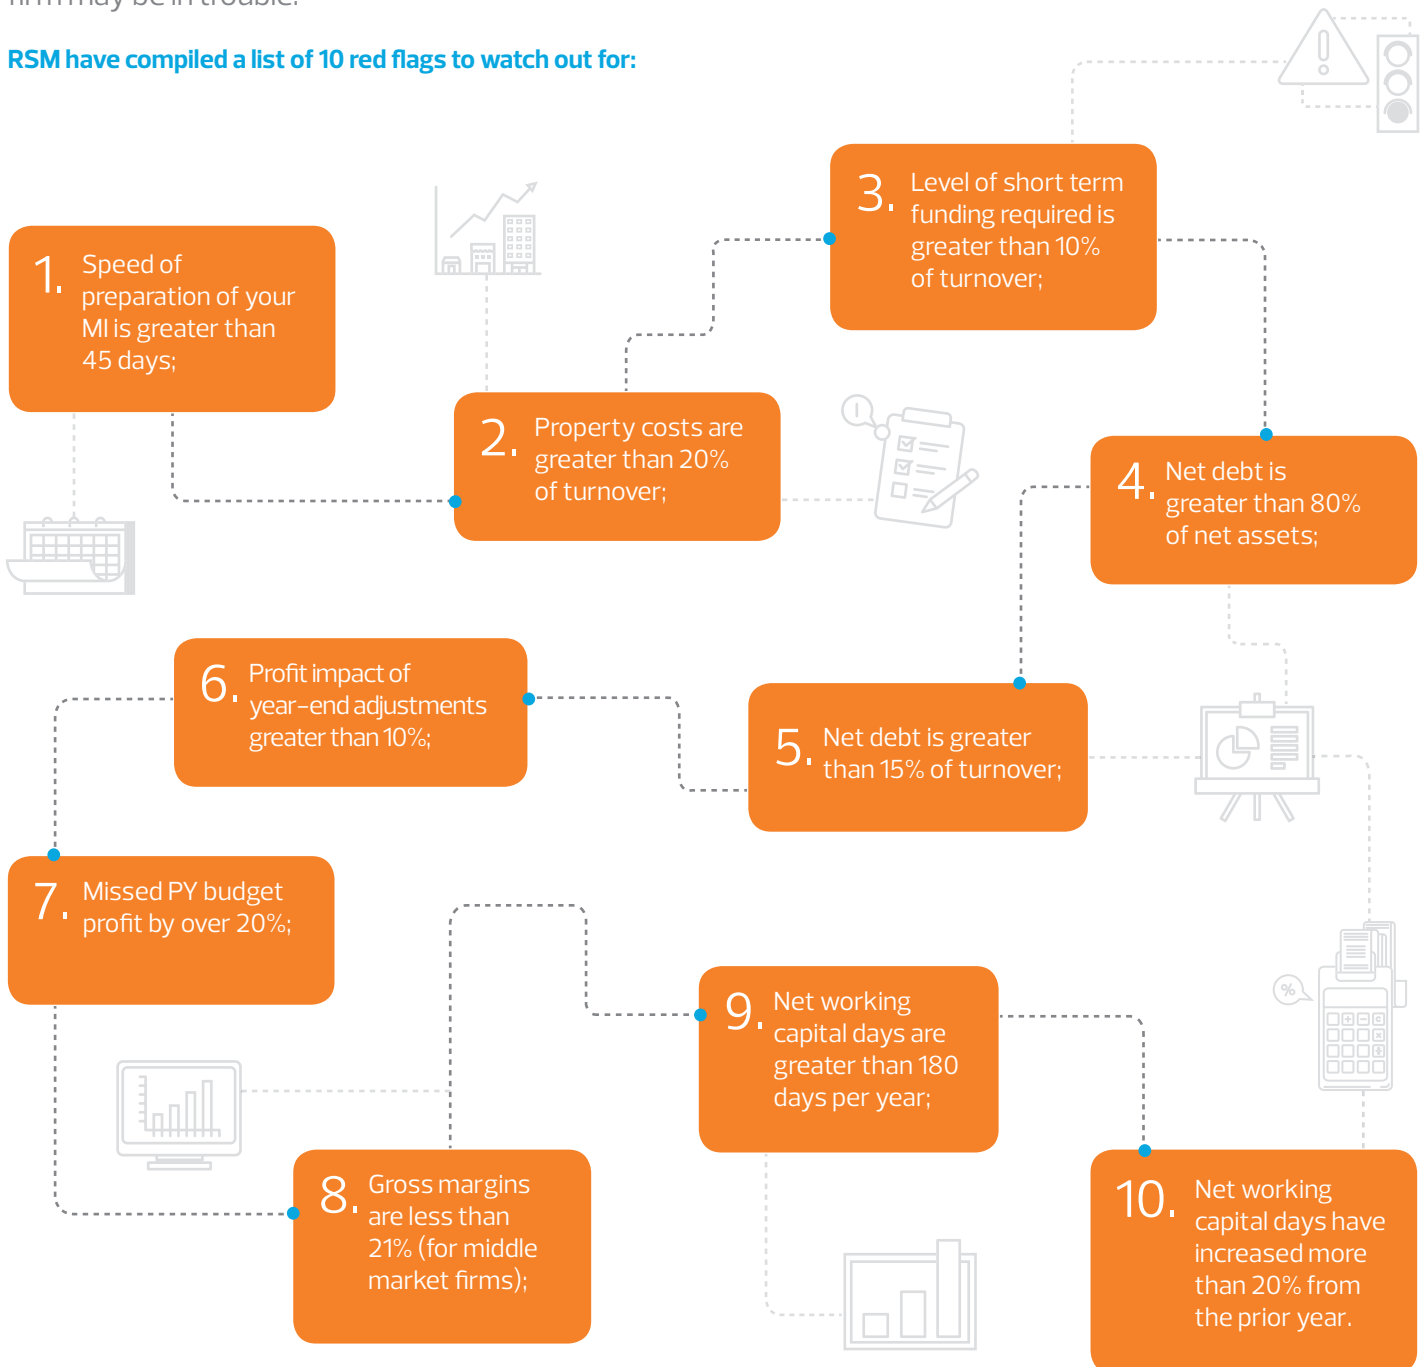

10 RED FLAGS PROFESSIONAL SERVICES FIRMS SHOULD ACT ON IMMEDIATELY

Would you know if your firm has strayed into dangerous waters? Quick and easy access to the right Management Information (MI) can present red flags indicating your firm may be in trouble.

RSM have compiled a list of 10 red flags to watch out for:

Do you need to act on these red flags, or are you interested in a more comprehensive risk assessment?

Get in touch with Barry at bcrushell@rsmireland.ie